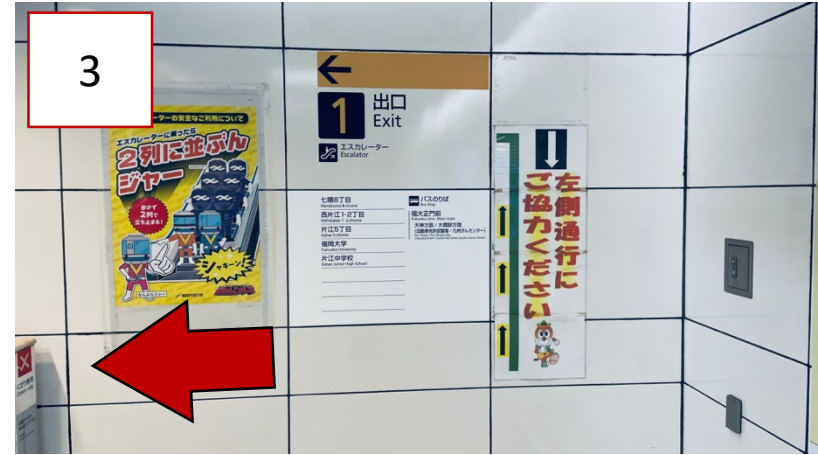

“Fukudai-Mae” station has only one ticket gate.

The exit number for your destination is 1.

Turn right and go to the ground level.

When you reach the ground, go straight down the sidewalk.  
You can see the main gate of Fukuoka University in 1 minute.

After about 20 steps, you will see

The main gate of Fukuoka University

**Welcome to Fukuoka University!**

Your destination is Building A.

From here, we will show you the way to Building A.

(1) Go down the main street.

Your destination is Building A.

(2) You will look for the building on your left.

Your destination is Building A.

(3) You will pass through this building. (If it is closed, please go around. )

Your destination is Building A.