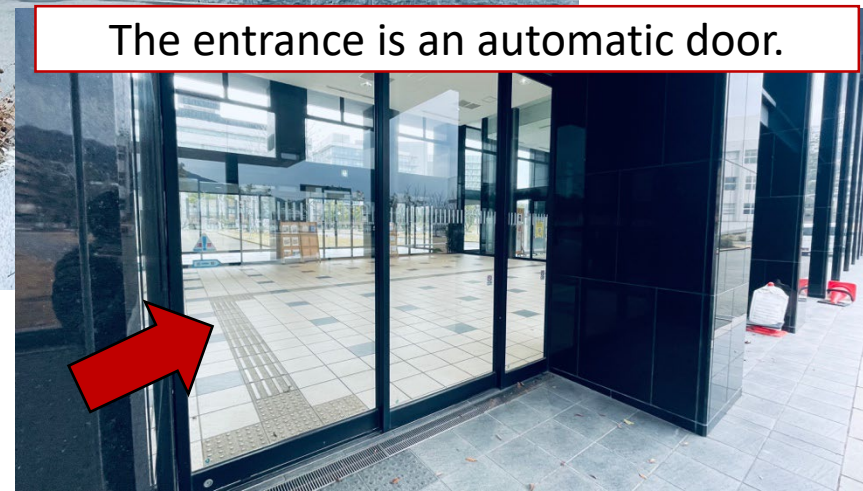

“Fukudai-Mae” station has only one ticket gate.

The exit number for your destination is 1.

Turn right and go to the ground level.

When you reach the ground, go straight down the sidewalk.  
You can see the main gate of Fukuoka University in 1 minute.

After about 20 steps, you will see

The main gate of Fukuoka University

**Welcome to Fukuoka University!**

Your destination is Building A.

From here, we will show you the way to Building A.

(1) Go down the main street.

Your destination is Building A.

(2) You will look for the building on your left.

Your destination is Building A.

(3) You will pass through this building. (If it is closed, please go around. )

Your destination is Building A.